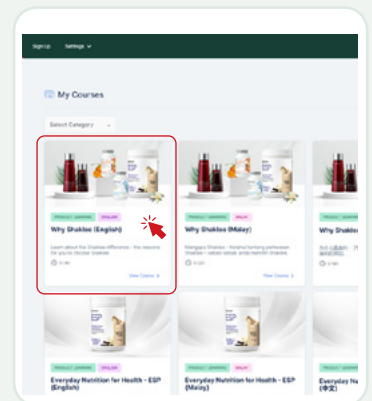

AFTER LOGIN

STEP 2

At the Shaklee Academy landing page > Click "**Sign Up**" to create your e-Learning account.

STEP 3

STEP 4

Learn more about the course by watching the learning videos and review the course outline.

Click "**Watch Free Course**".

Enrol in any course.

STEP 5

STEP 6

Congratulations! You've earned yourself valuable knowledge and a certificate of completion!

QUIZ QUESTIONS

PDF DOWNLOAD