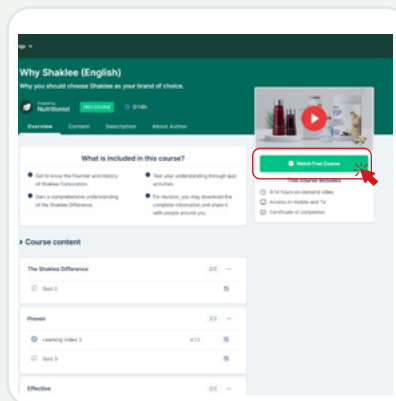

AFTER LOGIN

STEP 2

At the Shaklee Academy landing page > Click "**Sign Up**" to create your e-Learning account.

STEP 3

STEP 4

Learn more about the course by watching the learning videos and review the course outline.

Click "**Watch Free Course**".

Enrol in any course.

STEP 5

STEP 6

Congratulations! You've earned yourself valuable knowledge and a certificate of completion!

QUIZ QUESTIONS

PDF DOWNLOAD