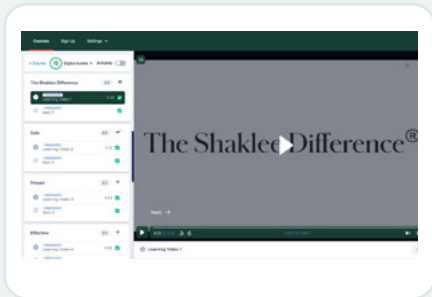

STEP 3

STEP 4

Learn more about the course by watching the learning videos and review the course outline.

Click "**Watch Free Course**".

Enrol in any course.