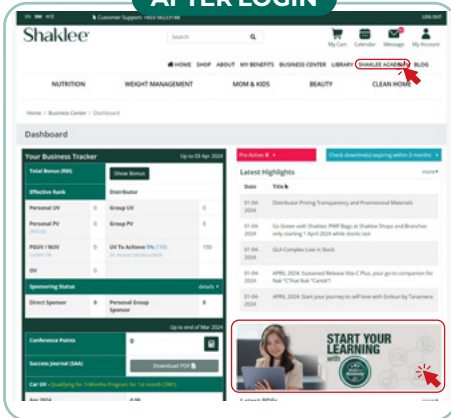

ACCESS GUIDE

Learning is easy with Shaklee Academy. Follow this step-by-step guide and explore a seamless and innovative educational experience now!

STEP 1

Log in to shaklee.com.my > Click "Shaklee Academy" or Click banner.

AFTER LOGIN

STEP 2

At the Shaklee Academy landing page > Click "**Sign Up**" to create your e-Learning account.

STEP 3

STEP 4

Learn more about the course by watching the learning videos and review the course outline.