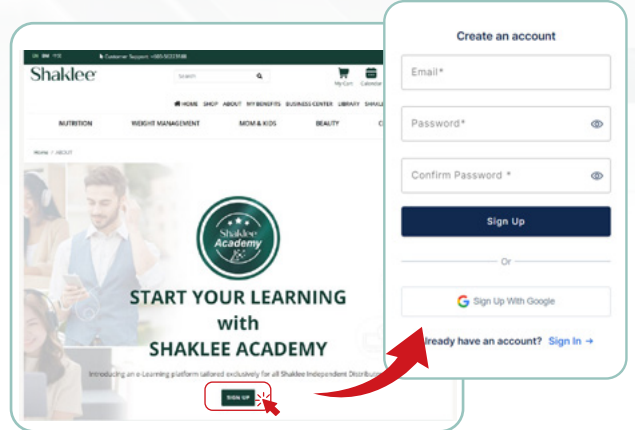

ACCESS GUIDE

Learning is easy with Shaklee Academy. Follow this step-by-step guide and explore a seamless and innovative educational experience now!

STEP 1

Log in to shaklee.com.my > Click "Shaklee Academy" or Click banner.

AFTER LOGIN

STEP 2

At the Shaklee Academy landing page > Click "**Sign Up**" to create your e-Learning account.

STEP 3

STEP 4

Learn more about the course by watching the learning videos and review the course outline.